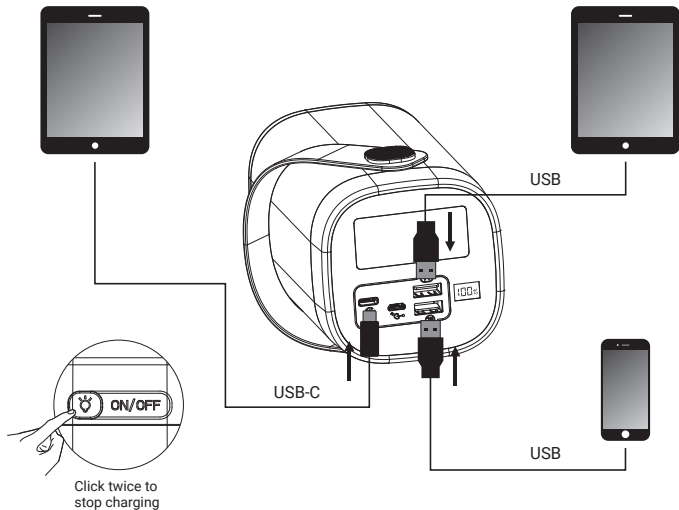

Charge devices