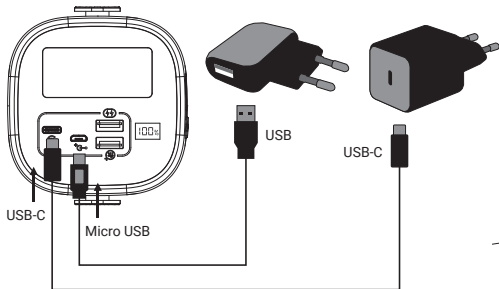

S Sandberg®
ACTIVE 

Powerbank
USB-C PD 20W
60000

Quick guide

420-71

www.sandberg.world

Charge Powerbank

Charging status display

Click to check capacity status.
Click twice to turn off

5
Years
Warranty

Powerbank USB-C PD 20W 60000

Capacity: 60000 mAh / 222 Wh

Micro USB input: 5V/2A, 9V/2A, 12V/1.5A (18W max)

USB-C input / output: 5V/3A, 9V/2.22A, 12V/1.67A (20W max)

USB-A output 1+2: 4.5V/5A 5V/3A 9V/2A 12V/1.5A (22.5W total)